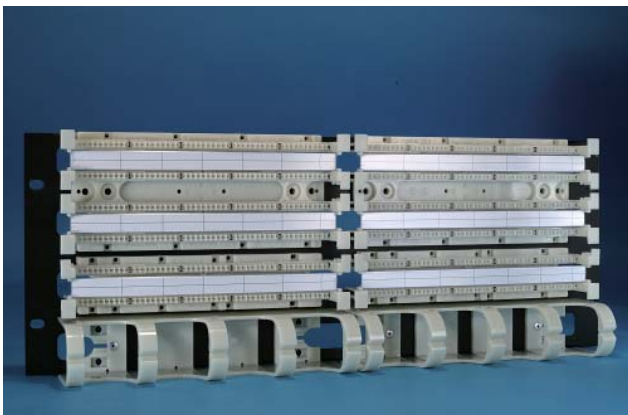

1110BPW-300

4U, Rack mount wiring block with cable management

** 100 and 200 pair are available

Ordering Information (Standard:3 feet)

Item(s) / Polybag	Items/Inner box	Items/Outer box
1		
Color	Customized colors available