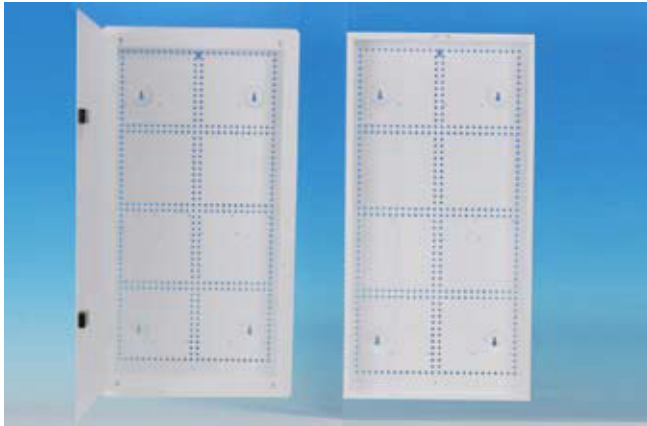

5902-14C

Enclosure with surface door (14 inch)

****With mounting ears**

Ordering Information

Item(s) / Polybag	Items/Inner box	Items/Outer box
1	1	1
Dimension	28"(H) x 14.375"(W) x 3.96"(D)	

5902-14D

Enclosure with surface door (14 inch)

****Without mounting ears**

Ordering Information

Item(s) / Polybag	Items/Inner box	Items/Outer box
1	1	1
Dimension	28"(H) x 14.375"(W) x 3.96"(D)	

5902-28A

Enclosure with surface door (28 inch)

****With mounting ears**

Ordering Information

Item(s) / Polybag	Items/Inner box	Items/Outer box
1	1	1
Dimension	28"(H) x 14.375"(W) x 3.96"(D)	

5902-28B

Enclosure with surface door (28 inch)

****Without mounting ears**

Ordering Information

Item(s) / Polybag	Items/Inner box	Items/Outer box
1	1	1
Dimension	28"(H) x 14.375"(W) x 3.96"(D)	

5902-28C

Enclosure with surface door (28 inch)

****With mounting ears**

Ordering Information

Item(s) / Polybag	Items/Inner box	Items/Outer box
1	1	1
Dimension	28"(H) x 14.375"(W) x 3.96"(D)	