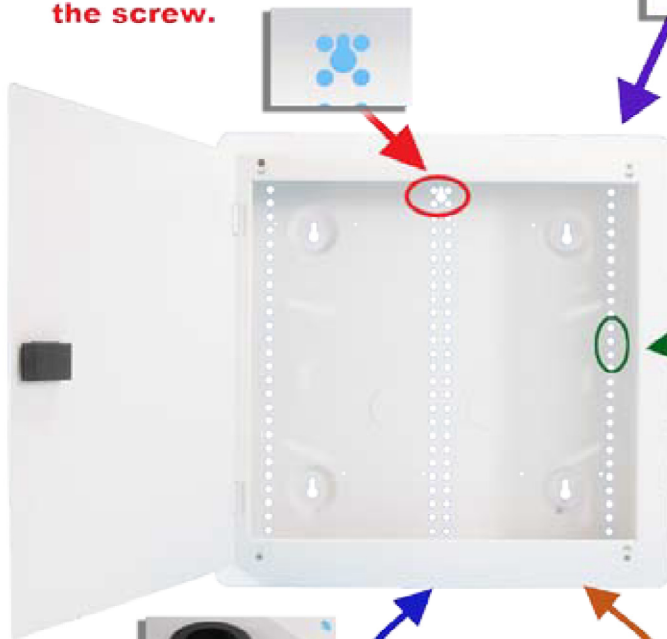

For surface mounting, drive the mounting screw partially into the wall. Then hang the enclosure on the screw.

Cut an "X" in the middle of the plastic protection modules to allow cable to pass through.

Holes for quickly and easily re-locating modules using the hand operated rivets provided with each

Ground screw

Ac outlet knockout for power

- 18 gauge steel construction with white powder coating finish
- Removable left or right hinged door.
- Rear mounting hole located top center for easy installation.
- Snap-in cable grommets.
- Knockout to accommodate AC power requirements.
- Supports surface mount and in-wall installations.
- Flanged door hides rough edges of drywall openings in in-wall mounted installation.

Surtec's home cabling enclosures offer two mounting styles. Type A and C have "mounting ears" which allow for easy mounting between studs in a wall space. Type B and D have no mounting ears and are for surface mount applications. Different designs for different applications.

Features / Applications:

1. Type A and B have a hinged door with an ergonomically designed smart lock
2. Type C and D have a one piece screw mount cover
3. Enclosures come in 14 and 28 inch heights for a variety of infrastructure applications
4. Each supports our standard modules- data, audio, video, telecommunication and security
5. Stud bay or wall mount for your particular application