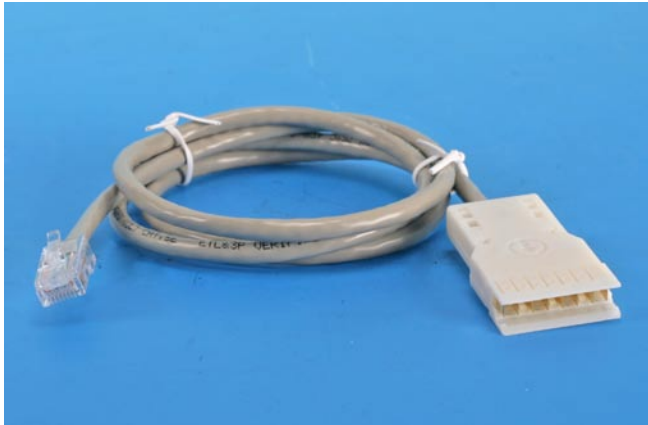

1110PCC4WP

4 pair 110-RJ45 Cat.5e patch cord

**For Cat.5e 110 solutions

Ordering Information

Item(s) / Polybag	Items/Inner box	Items/Outer box
1	200	200
Color / Lengths	Customized colors & Lengths available