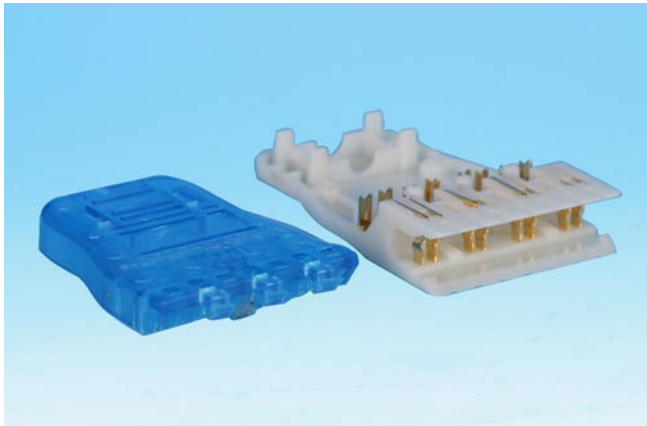

1110PCC6-4

Cat.6 4-pair 110 patch plug (Data or Voice)

**For pair-pair Cat.6 110 solutions only

Ordering Information

Item(s) / Polybag	Items/Inner box	Items/Outer box
1	100	400
Color	Customized colors available