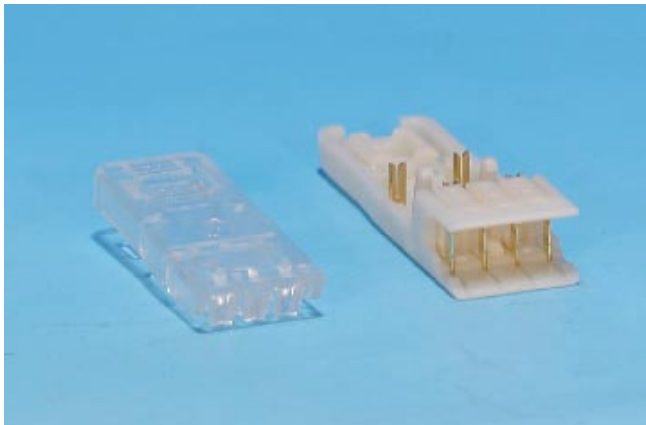

1110PCC5-2

2 pair 110 patch plug with clear cover

** Cable self-installed for specific length

Ordering Information

Item(s) / Polybag	Items/Inner box	Items/Outer box
1	800	800
Color	Customized colors available