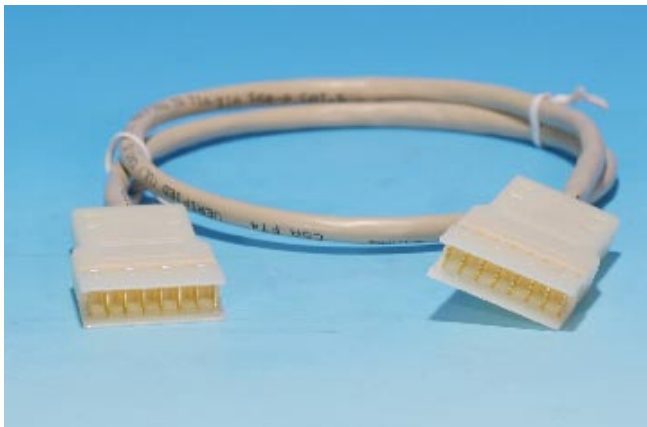

SURTEC Category 5e 110 series patch cords are designed for your varying applications. Both 110-110 and 110-RJ45 are available wired as either T568A or T568B.

Features / Applications:

1. **1. UL 1863 Safety Listed**
2. **2. UL94V-0 fire retardant plastic**
3. **3. Customized lengths available**
4. **4. Customized colors available**
5. **5. Both 110-110 or 110-RJ45 type available**

1110PCCxW

Cat.5 110-110 patch cord

**For Cat.5e 110 solutions

Ordering Information

Item(s) / Polybag	Items/Inner box	Items/Outer box
1	200	200
Color / Lengths	Customized colors & Lengths available