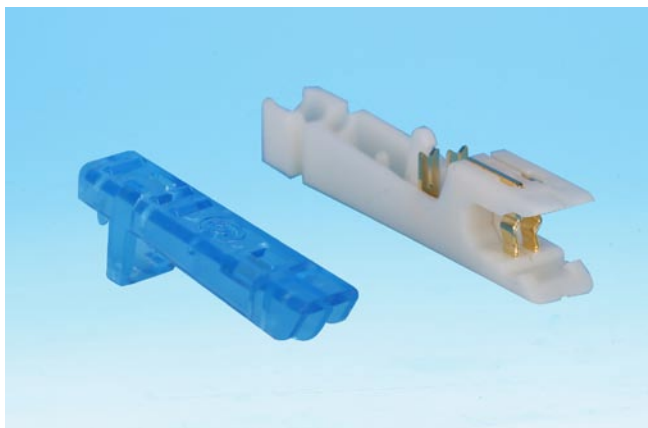

Surtec Category 6 110 series patch plugs are designed to support voice and high speed data applications. They are available from 1 to 4 pair for assembly into a cord of the length of your choice.

Features / Applications:

1. UL 1863 Safety Listed
2. UL94V-0 fire retardant plastic
3. Customized colors available
4. From 1 to 4 pair to support voice and data solutions

110PCC6-1

Pair to pair 1-pair 110 patch plug

**For pair-pair Cat.6 110 solutions only

Ordering Information

Item(s) / Polybag	Items/Inner box	Items/Outer box
1	200	800
Color	Customized colors available