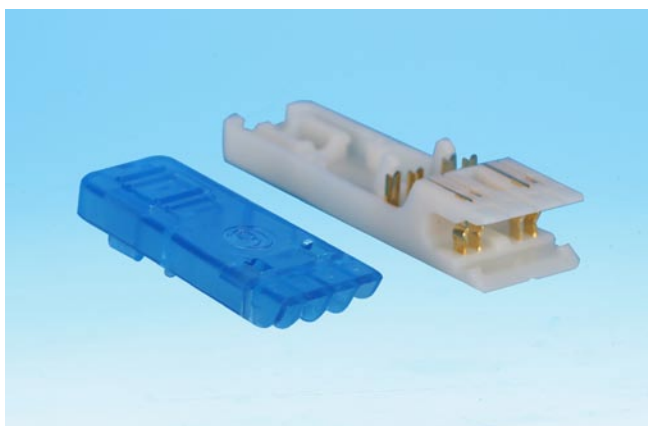

110PCC6-2

Pair to pair 2-pair 110 patch plug

**For pair-pair Cat.6 110 solutions only

Ordering Information

Item(s) / Polybag	Items/Inner box	Items/Outer box
1	100	400
Color	Customized colors available