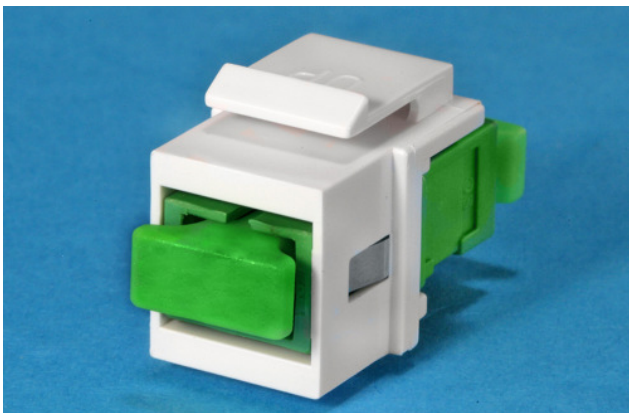

2013-SCP7

SC fiber keystone connector module (green)

**SC SIM/MM ceramics module

Ordering Information

Item(s) / Polybag	Items/Inner box	Items/Outer box
1	1000	1000
Color	Customized colors available