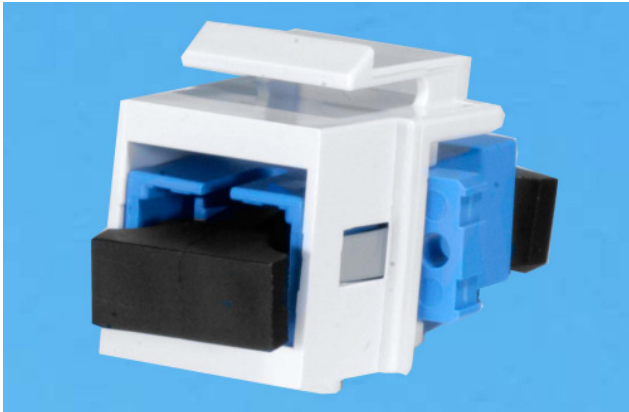

2013-SCP3

SC fiber keystone connector module (black)

**SC SIM/MM ceramics module

Ordering Information

Item(s) / Polybag	Items/Inner box	Items/Outer box
1	1000	1000
Color	Customized colors available