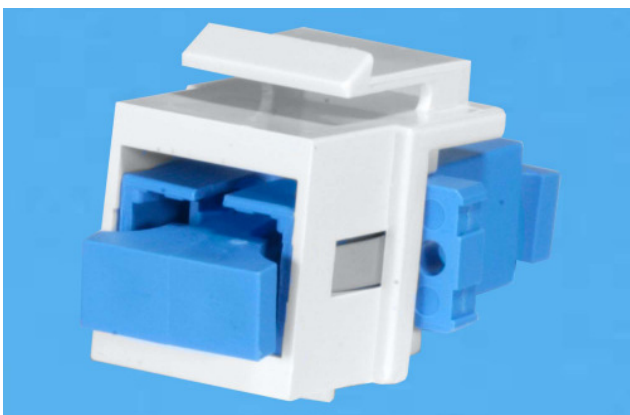

2013-SCP2

SC fiber keystone connector module (blue)

**SC SIM/MM ceramics module

Ordering Information

Item(s) / Polybag	Items/Inner box	Items/Outer box
1	1000	1000
Color	Customized colors available