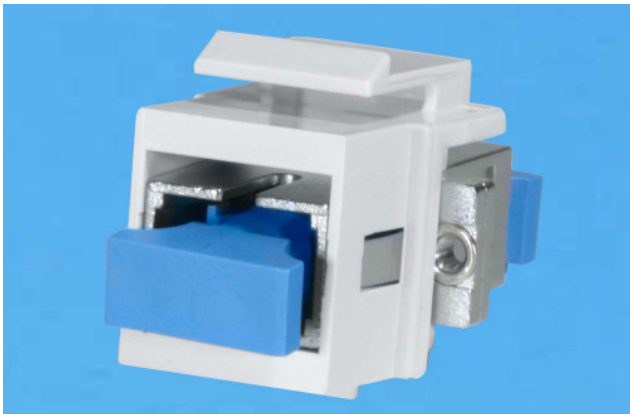

2013-SCM2

SC fiber keystone connector module (blue)

**SC SIM/MM phosphor bronze module

Ordering Information

Item(s) / Polybag	Items/Inner box	Items/Outer box
1	1000	1000
Color	Customized colors available