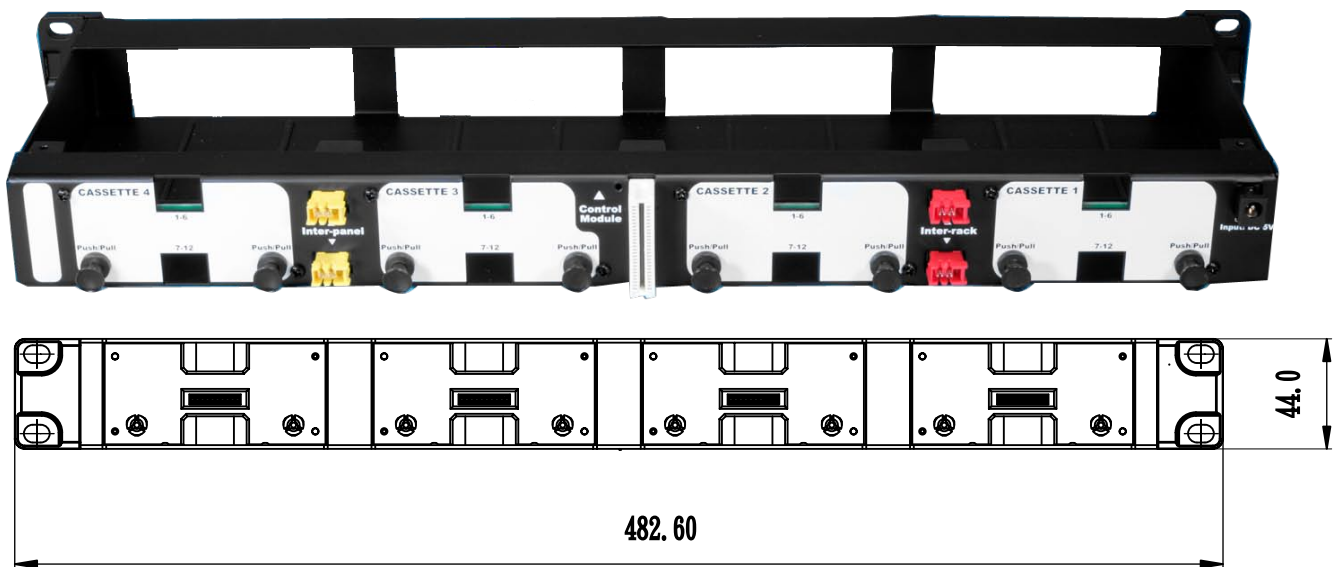

**SURTEC's 2012CD-P 1 RU 4-cassette panel, is compatible with SURTEC's LED fiber cassettes. The panel provides cabling planning, acts as a cross connection guide, a system connection monitor, and physical layer maintenance and management.**

**Feature / Application:**

- 1. For fiber cabling solutions**
- 2. Compatible with 24-port LC fiber and 12-port SC fiber cassettes**
- 3. Easy to install and manage**
- 4. The LED indicators are green**
- 5. Monitor with alert message**

<b>2012CD-P</b>		
Fiber LED cassette panel		
**LC and SC fiber cassette available		
<b>Ordering Information</b>		
Item(s) / Polybag	Items/Inner box	Items/Outer box
1	1	6
Color	Metal	