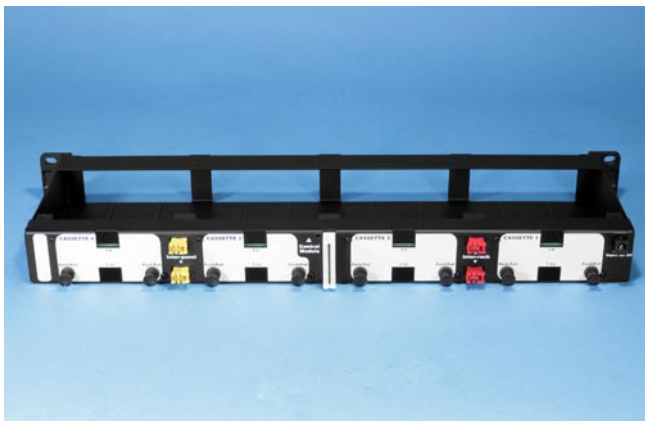

**SURTEC's 2012CD-P 1 RU 4-cassette panel, is compatible with SURTEC's LED fiber cassettes. The panel provides cabling planning, acts as a cross connection guide, a system connection monitor, and physical layer maintenance and management.**

**Feature / Application:**

- 1. For fiber cabling solutions**
- 2. Compatible with 24-port LC fiber and 12-port SC fiber cassettes**
- 3. Easy to install and manage**
- 4. The LED indicators are green**
- 5. Monitor with alert message**

<b>2012CD-P</b>		
Fiber LED cassette panel		
**LC and SC fiber cassette available		
<b>Ordering Information</b>		
Item(s) / Polybag	Items/Inner box	Items/Outer box
1	1	6
Color	Metal	