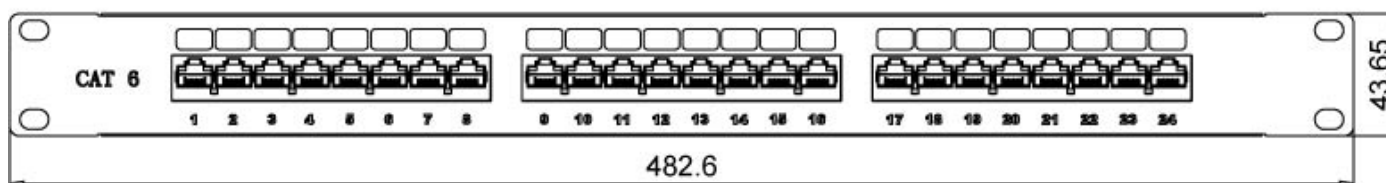

SURTEC Category 6 FTP tray type patch panel has standard surpassing transmission performance. It supports bandwidth up to and beyond 250MHz and passes ANSI/TIA-568.2-D Category 6 performance standard.

Features / Applications:

- 1. Tray type patch panel**
- 2. UL 1863 Safety Listed**
- 3. Printed labels for port identification**
- 4. Grounding wire attached**

2042P-GMH24F

24 port tray type patch panel, 1U

****Tray type patch panel**

Ordering Information

Item(s) / Polybag	Items/Inner box	Items/Outer box
1	1	10
Color	Customized colors available	