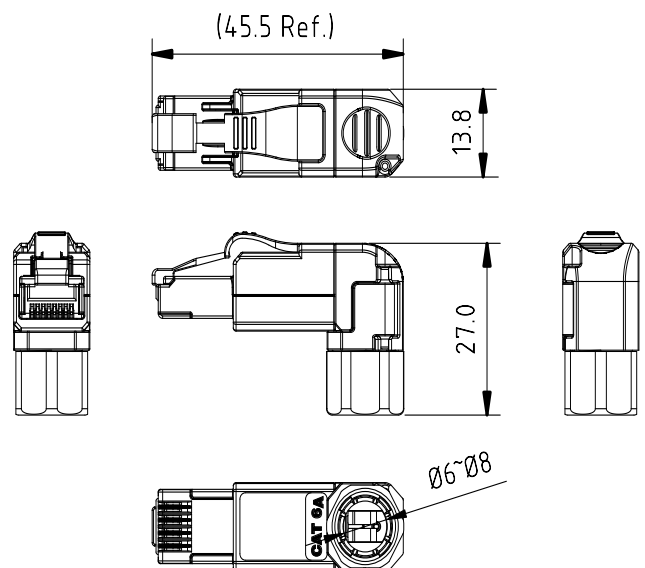

### APPLICATION

- For ethernet CAT 6A FTP solutions
- Provides either T568A or T568B wiring configuration
- Available in CAT 5e, CAT 6 and CAT 6A performance levels
- Compatible with cable dimensions from 22-26AWG

### FEATURES

- CAT 6A FTP WENS plug
- Assemble in 4 positions
- Compatible with CAT 6A component performance
- Fully shielded and fully metal housing guarantee secure and reliable transmission performance
- A fast and reliable termination helps save labor costs and installation time

### Mechanical Drawing