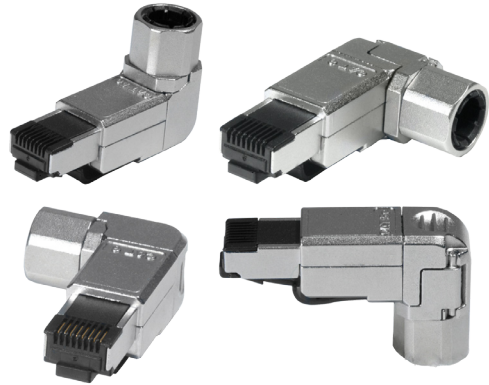

## CAT 6A WENS PLUG

1001BA-I6A1

1001BA-I6A1

### APPLICATION

- For ethernet CAT 6A FTP solutions
- Provides either T568A or T568B wiring configuration
- Available in CAT 5e, CAT 6 and CAT 6A performance levels
- Compatible with cable dimensions from 22-26AWG

### FEATURES

- CAT 6A FTP WENS plug
- Assemble in 4 positions
- Compatible with CAT 6A component performance
- Fully shielded and fully metal housing guarantee secure and reliable transmission performance
- A fast and reliable termination helps save labor costs and installation time

### PHYSICAL SPECIFICATIONS

- Materials:  
Housing : Zinc-alloy fully shielded