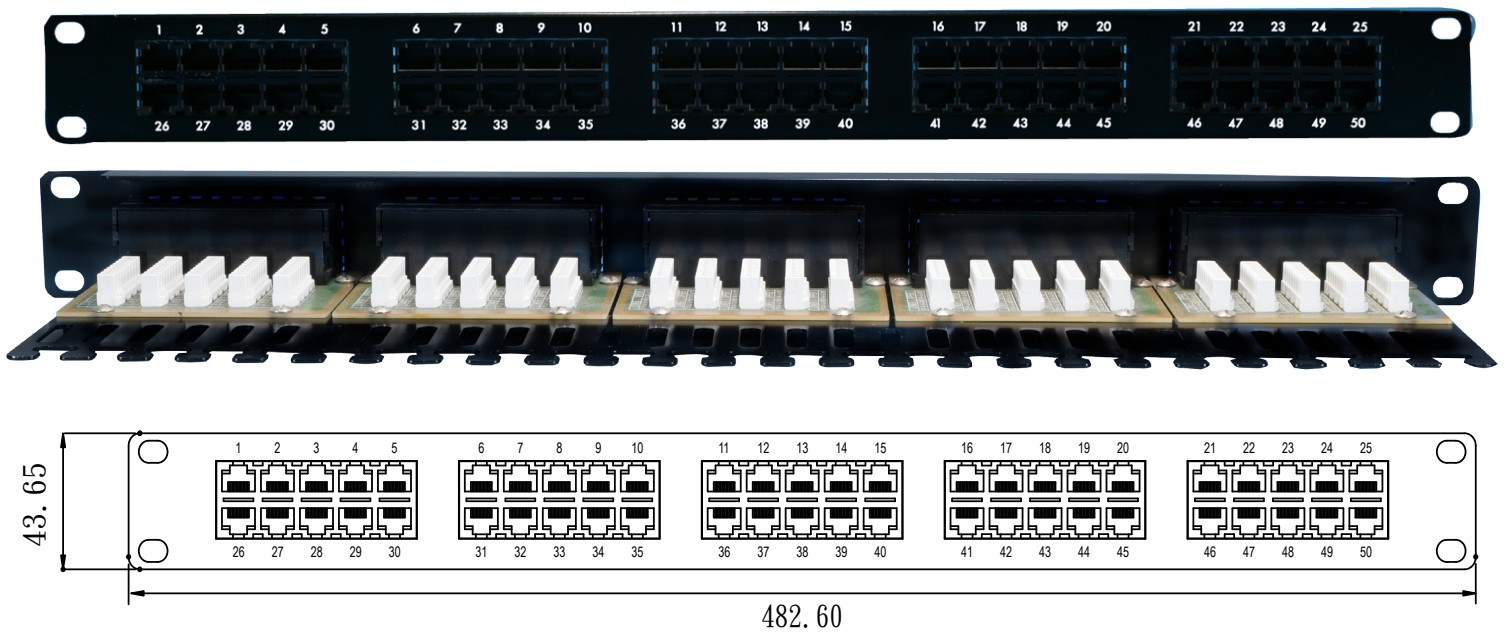

**SURTEC 2042P-C350 CAT 3 50-port voice tray patch panel is designed to provide a cost-effective and simply way to your ISDN applications.**

**Feature / Application:**

- 1. 50-port voice tray patch panel**
- 2. Silkscreened port numbers on panel front for facilitate easy reading**
- 3. UL 1863 safety listed**
- 4. UL 94V-0 flammability standard**
- 5. Available in 25-port, 30-port and 60-port**

<b>2042P-C350</b>		
50-port voice tray patch panel, 1U		
**25-port, 30-port and 60-port available		
<b>Ordering Information</b>		
Item(s) / Polybag	Items/Inner box	Items/Outer box
1	1	10
Color	Customized colors available	